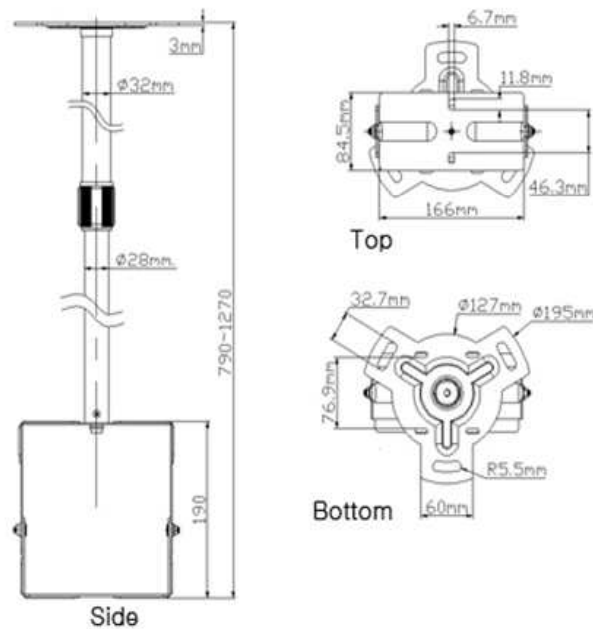

KBR- 14AIB

General

- In/Outdoor Aluminum Pipe Body
- Easy to set the direction of bracket head
- Light duty but strong structure
- Semi-Cable management type

Drawings (mm)

Model	KBR-14AIB
Use For	CCTV Ceiling Bracket
Material	Aluminum
Max Loading Weight	1.5Kg
Color	WHITE
Gross Weight	900g
Dimension(mm)	166(W) x 1270(H)