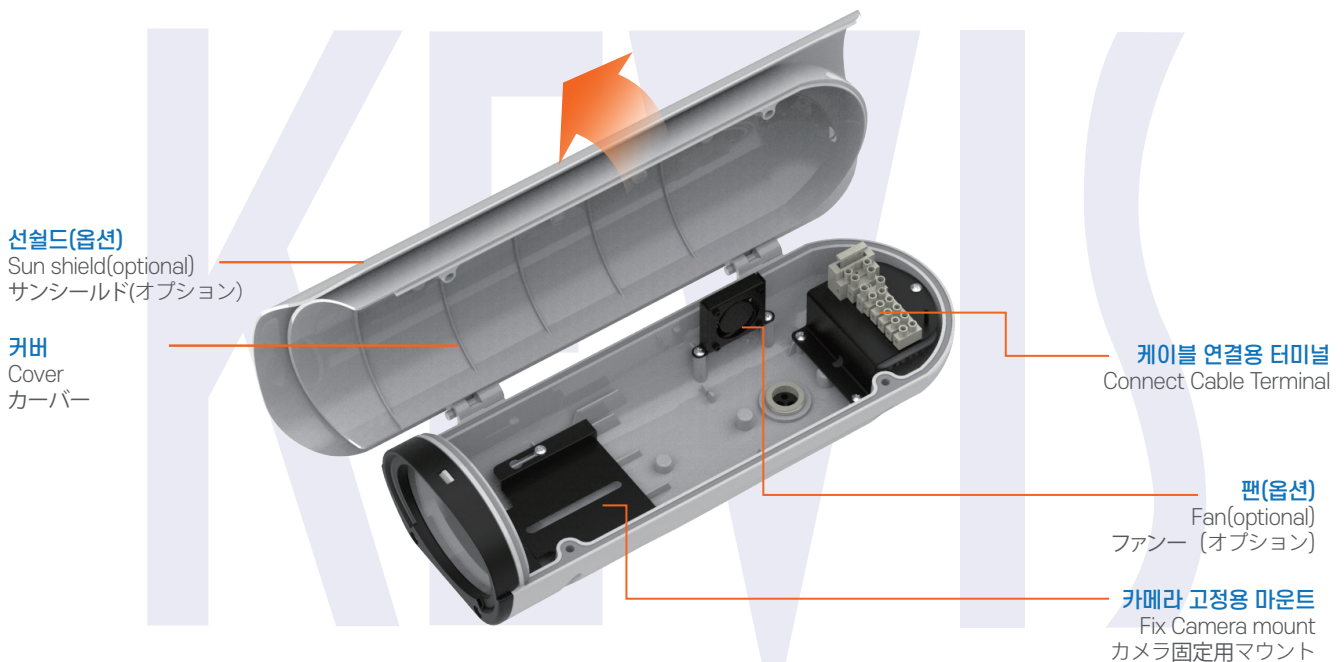

제품 특징 (Product Features)

CCTV
HOUSING
SERIES

1. 알루미늄 재질의 실내/실외용 특수 하우징
   - Day&Ninght(IR LED 옵션)
   - 스마트 히터/팬 (옵션)
   - 완벽한 방수 (IP68)의 실내/실외용 하우징(Slide Open 타입)
   - Option : Sun shield (S), Heater (H), Blower (B)
3. Special housing for indoor / outdoor made of aluminum
   - Day & Ninght (IR LED option)
   - Smart heater / fan (optional)
   - Complete waterproof (IP68) indoor / outdoor housing (Slide Open type)
   - Option: Sun shield (S), Heater (H), Blower (B)

MODEL OPTIONAL

- 1.DH-5140S (Sun shield)
- 2.DH-5140SH (Sun shield, Heater)
- 3.DH-5140SHB (Sun shield, Heater, Blower)

제품 구성 (product composition)

(SIDE OPEN VIEW)