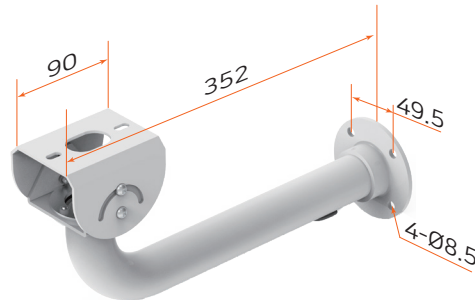

(FRONT VIEW)

제품 크기 (Product Size)

UNIT mm

※ These specifications are standard and subject to change when designed.
 ※ 상기 사양은 기본 사양으로 설계시, 변경될 수 있습니다.

제품 사양 (Specifications)

CCTV
HOUSING
SERIES

Usage & Open Type	Indoor / Outdoor & Side Hinge Type
Options	Sunshield (S), Heater (H), Blower (B), Defroster (D) IR LED Lamp(IR)
Body & Color	Aluminum with UV Protect Powder Coating & Cool Gray 1C
Power	AC 24V(20W) / AC115V(35W) / AC 230V(45W)
Temperature of use	DH-5140S : -15°C~+50°C DH-5140SHBD : -20°C~+50°C (Heater, Blower, Defroster)
Safety certification	CE
IP Level	IP 68
Dimension (Out side)	430mm x 146.2mm x 137mm
Dimension (In side)	267.6mm x 70mm x 75mm
Weight	2.6kg
Accessories	Spring Washa M6, Flat Washer M6, Screw 1/4"-20X3/8" 2 ea

2.6Kg

Standard and subject to change when designed.

※ 상기 사양은 기본 사양으로 설계시, 변경될 수 있습니다.

※ 上記仕様は基本仕様で設計時、変更される場合があります。

제품 액세서리 (Accessories)

UNIT(mm)

| KBR-080CC | Wall Mount

Specifications	
Material	Aluminum
Weight	1.2kg
Max Loading	15kg
Color	Cool gray 2C
Pan&Tilt	360° / 90°
Install Dim	233.5x172x73

| KBR-1000 | Wall Mount

Specifications	
Material	Aluminum
Weight	1kg
Max Loading	15kg
Payload	Cool gray 1C
Dimension	360° / 90°
Install Dim	352 x 184.5 x 89