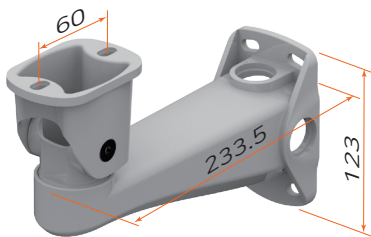

(FRONT VIEW)

제품 크기 (Product Size)

UNIT mm

※ These specifications are standard and subject to change when designed.
 ※ 상기 사양은 기본 사양으로 설계시, 변경될 수 있습니다.

제품 사양 (Specifications)

CCTV
HOUSING
SERIES

Usage & Open Type	Indoor / Outdoor & Side Hinge Type
Options	Sunshield (S), Heater (H), Blower (B), Defroster (D) IR LED Lamp(IR)
Body & Color	Aluminum with UV Protect Powder Coating & Cool Gray 1C
Power	AC 24V(20W) / AC115V(35W) / AC 230V(45W)
Temperature of use	DH-5140S : -15°C~+50°C DH-5140SHBD : -20°C~+50°C (Heater, Blower, Defroster)
Safety certification	CE
IP Level	IP 68
Dimension (Out side)	430mm x 146.2mm x 137mm
Dimension (In side)	267.6mm x 70mm x 75mm
Weight	2.6kg
Accessories	Spring Washa M6, Flat Washer M6, Screw 1/4"-20X3/8" 2 ea

2.6Kg

Standard and subject to change when designed.

※ 상기 사양은 기본 사양으로 설계시, 변경될 수 있습니다.

※ 上記仕様は基本仕様で設計時、変更される場合があります。

제품 액세서리 (Accessories)

UNIT(mm)

| KBR-080CC | Wall Mount

Specifications	
Material	Aluminum
Weight	1.2kg
Max Loading	15kg
Color	Cool gray 2C
Pan&Tilt	360° / 90°
Install Dim	233.5x172x73

| KBR-1000 | Wall Mount

Specifications	
Material	Aluminum
Weight	1kg
Max Loading	15kg
Payload	Cool gray 1C
Dimension	360° / 90°
Install Dim	352 x 184.5 x 89