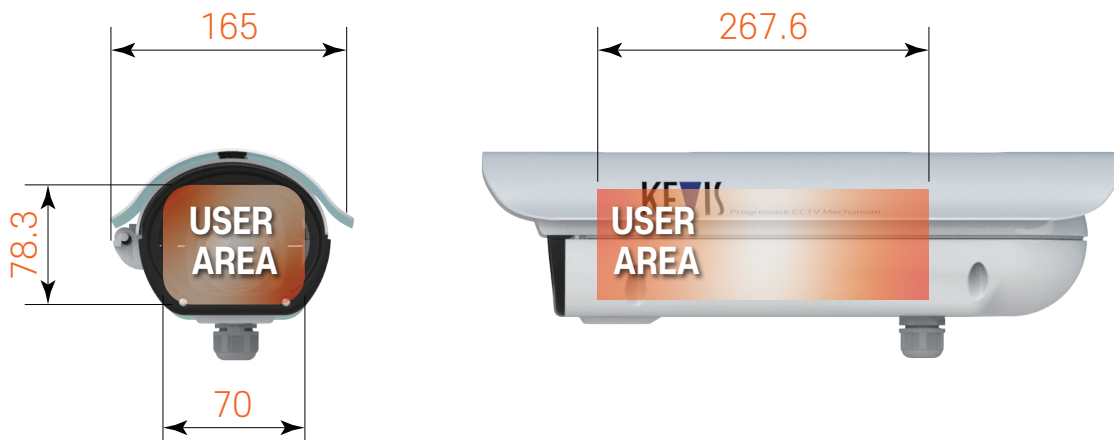

MODEL OPTIONAL

- 1.DH-5140S (Sun shield)
- 2.DH-5140SH (Sun shield, Heater)
- 3.DH-5140SHB (Sun shield, Heater, Blower)

제품 구성 (product composition)

(SIDE OPEN VIEW)

제품 구성 (product composition)

CCTV
HOUSING
SERIES

(FRONT VIEW)

제품 크기 (Product Size)

UNIT mm

※ These specifications are standard and subject to change when designed.
 ※ 상기 사양은 기본 사양으로 설계시, 변경될 수 있습니다.

제품 사양 (Specifications)

CCTV
HOUSING
SERIES

Usage & Open Type	Indoor / Outdoor & Side Hinge Type
Options	Sunshield (S), Heater (H), Blower (B), Defroster (D) IR LED Lamp(IR)
Body & Color	Aluminum with UV Protect Powder Coating & Cool Gray 1C
Power	AC 24V(20W) / AC115V(35W) / AC 230V(45W)
Temperature of use	DH-5140S : -15°C~+50°C DH-5140SHBD : -20°C~+50°C (Heater, Blower, Defroster)
Safety certification	CE
IP Level	IP 68
Dimension (Out side)	430mm x 146.2mm x 137mm
Dimension (In side)	267.6mm x 70mm x 75mm
Weight	2.6kg
Accessories	Spring Washa M6, Flat Washer M6, Screw 1/4"-20X3/8" 2 ea

2.6Kg

Standard and subject to change when designed.

※ 상기 사양은 기본 사양으로 설계시, 변경될 수 있습니다.

※ 上記仕様は基本仕様で設計時、変更される場合があります。

제품 액세서리 (Accessories)

UNIT(mm)

| KBR-080CC | Wall Mount

Specifications	
Material	Aluminum
Weight	1.2kg
Max Loading	15kg
Color	Cool gray 2C
Pan&Tilt	360° / 90°
Install Dim	233.5x172x73

| KBR-1000 | Wall Mount

Specifications	
Material	Aluminum
Weight	1kg
Max Loading	15kg
Payload	Cool gray 1C
Dimension	360° / 90°
Install Dim	352 x 184.5 x 89