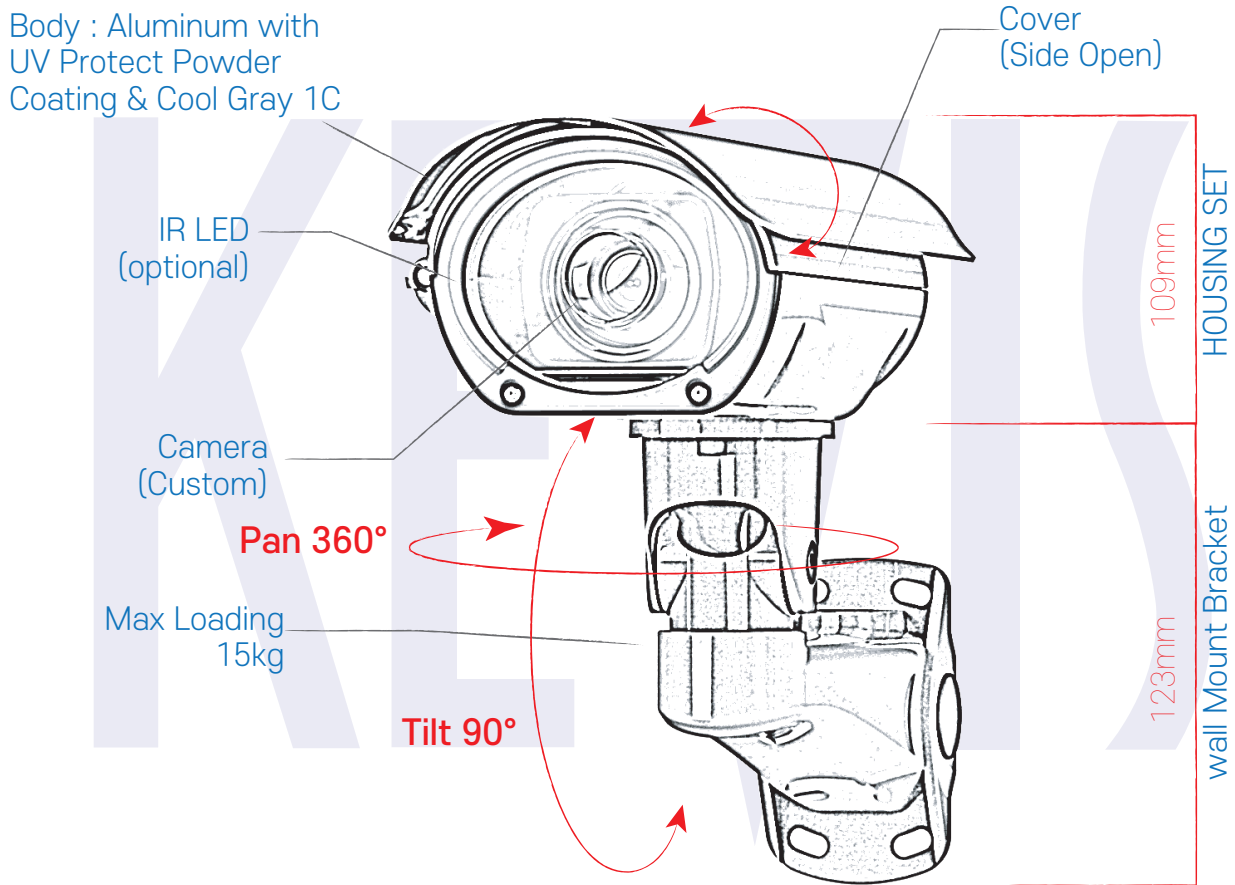

MODEL OPTIONAL

- 1.DH-5140S (Sun shield)
- 2.DH-5140SH (Sun shield, Heater)
- 3.DH-5140SHB (Sun shield, Heater, Blower)

제품 구성 (product composition)

(SIDE OPEN VIEW)

제품 구성 (product composition)

CCTV
HOUSING
SERIES

(FRONT VIEW)

제품 크기 (Product Size)

UNIT mm

※ These specifications are standard and subject to change when designed.
 ※ 상기 사양은 기본 사양으로 설계시, 변경될 수 있습니다.

제품 사양 (Specifications)

CCTV
HOUSING
SERIES

Usage & Open Type	Indoor / Outdoor & Side Hinge Type
Options	Sunshield (S), Heater (H), Blower (B), Defroster (D) IR LED Lamp(IR)
Body & Color	Aluminum with UV Protect Powder Coating & Cool Gray 1C
Power	AC 24V(20W) / AC115V(35W) / AC 230V(45W)
Temperature of use	DH-5140S : -15°C~+50°C DH-5140SHBD : -20°C~+50°C (Heater, Blower, Defroster)
Safety certification	CE
IP Level	IP 68
Dimension (Out side)	430mm x 146.2mm x 137mm
Dimension (In side)	267.6mm x 70mm x 75mm
Weight	2.6kg
Accessories	Spring Washa M6, Flat Washer M6, Screw 1/4"-20X3/8" 2 ea

2.6Kg

Standard and subject to change when designed.

※ 상기 사양은 기본 사양으로 설계시, 변경될 수 있습니다.

※ 上記仕様は基本仕様で設計時、変更される場合があります。

제품 액세서리 (Accessories)

UNIT(mm)

| KBR-080CC | Wall Mount

Specifications	
Material	Aluminum
Weight	1.2kg
Max Loading	15kg
Color	Cool gray 2C
Pan&Tilt	360° / 90°
Install Dim	233.5x172x73

| KBR-1000 | Wall Mount

Specifications	
Material	Aluminum
Weight	1kg
Max Loading	15kg
Payload	Cool gray 1C
Dimension	360° / 90°
Install Dim	352 x 184.5 x 89