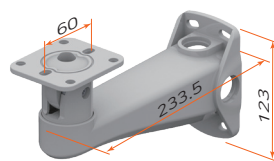

OPTION : KBR-060CC BRACKET

FH-5140HB

IN / Outdoor Aluminum Housing

Housing Series

Specifications

Usage & Open Type	IN / Outdoor & Side Hinge Type
Options	Heater (H), Blower (B) IR LED Lamp(IR)
Body & Color	Aluminum 6063 UV Protect Powder Coating & Cool Gray 1C
Power	Heater & Blower : 24V / 110V / 230V
Temperature of use	FH-5140 : -15°C~+50°C FH-5140HB : -40°C~+50°C (Heater, Blower)
Safety certification	CE
IP Level	IP 55
Dimension (Out side) mm	144(w) x 111(h) x 460(d)
Dimension (In side) mm	100(w) x 80(h) x 310(d)
Weight	1.5kg
Accessories	Spring Washa M6, Flat Washer M6, Screw 1/4"-20X3/8" 3ea

- 1.FH-5140H (Heater)
- 3.FH-5140HB (Heater, Blower)

Product inside

Dimensions

MODEL	Outside (mm)	Inside (mm)	Weight(kg)
FH-5140	144(w) x 100(h) x 437(d)	100(w) x 80(h) x 330(d)	1.5
FH-5140H	144(w) x 100(h) x 437(d)	100(w) x 80(h) x 330(d)	1.8
FH-5140HB	144(w) x 100(h) x 467(d)	100(w) x 80(h) x 360(d)	2

Exterior drawing

UNIT(mm)

Accessories

UNIT(mm)

| KBR-060CC | Wall Mount

| KBR-1000 | Wall Mount

Specifications

Material	Aluminum
Weight	1.2kg
Max Loading	15kg
Color	Cool gray 2C
Pan&Tilt	360° / 90°
Install Dim	233.5x145.5x75

※ PTB-100 Compatible

Specifications

Material	Aluminum
Weight	1kg
Max Loading	15kg
Payload	Cool gray 2C
Dimension	360° / 90°
Install Dim	352 x 184.5 x 89

※ KBR-2000 ~ KBR-5000 Compatible