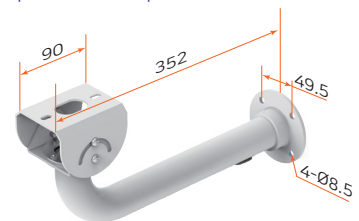

OPTION : KBR-060CC BRACKET

FH-5140HB

IN / Outdoor Aluminum Housing

Housing Series

Specifications

Usage & Open Type	IN / Outdoor & Side Hinge Type
Options	Heater (H), Blower (B) IR LED Lamp(IR)
Body & Color	Aluminum 6063 UV Protect Powder Coating & Cool Gray 1C
Power	Heater & Blower : 24V / 110V / 230V
Temperature of use	FH-5140 : -15°C~+50°C FH-5140HB : -40°C~+50°C (Heater, Blower)
Safety certification	CE
IP Level	IP 55
Dimension (Out side) mm	144(w) x 111(h) x 460(d)
Dimension (In side) mm	100(w) x 80(h) x 310(d)
Weight	1.5kg
Accessories	Spring Washa M6, Flat Washer M6, Screw 1/4"-20X3/8" 3ea

- 1.FH-5140H (Heater)
- 3.FH-5140HB (Heater, Blower)

Product inside

Dimensions

MODEL	Outside (mm)	Inside (mm)	Weight(kg)
FH-5140	144(w) x 100(h) x 437(d)	100(w) x 80(h) x 330(d)	1.5
FH-5140H	144(w) x 100(h) x 437(d)	100(w) x 80(h) x 330(d)	1.8
FH-5140HB	144(w) x 100(h) x 467(d)	100(w) x 80(h) x 360(d)	2

Exterior drawing

UNIT(mm)

Accessories

UNIT(mm)

| KBR-060CC | Wall Mount

| KBR-1000 | Wall Mount

Specifications

Material	Aluminum
Weight	1.2kg
Max Loading	15kg
Color	Cool gray 2C
Pan&Tilt	360° / 90°
Install Dim	233.5x145.5x75

※ PTB-100 Compatible

Specifications

Material	Aluminum
Weight	1kg
Max Loading	15kg
Payload	Cool gray 2C
Dimension	360° / 90°
Install Dim	352 x 184.5 x 89

※ KBR-2000 ~ KBR-5000 Compatible