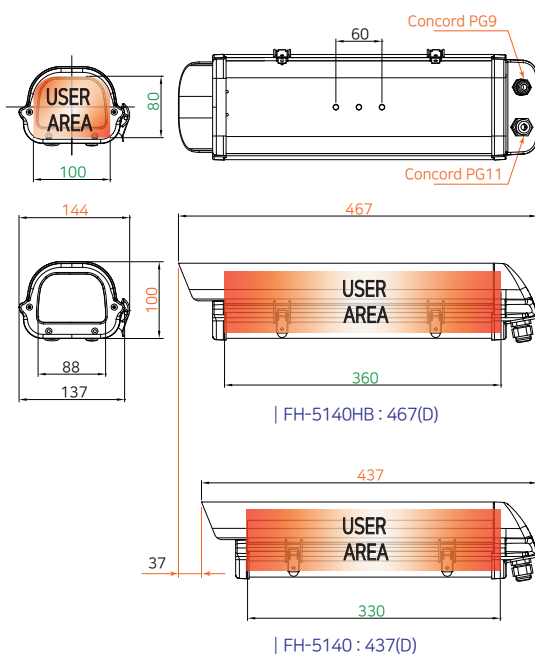

OPTION : KBR-060CC BRACKET

FH-5140HB

IN / Outdoor Aluminum Housing

Housing Series

Specifications

Usage & Open Type	IN / Outdoor & Side Hinge Type
Options	Heater (H), Blower (B) IR LED Lamp(IR)
Body & Color	Aluminum 6063 UV Protect Powder Coating & Cool Gray 1C
Power	Heater & Blower : 24V / 110V / 230V
Temperature of use	FH-5140 : -15°C~+50°C FH-5140HB : -40°C~+50°C (Heater, Blower)
Safety certification	CE
IP Level	IP 55
Dimension (Out side) mm	144(w) x 111(h) x 460(d)
Dimension (In side) mm	100(w) x 80(h) x 310(d)
Weight	1.5kg
Accessories	Spring Washa M6, Flat Washer M6, Screw 1/4"-20X3/8" 3ea

- 1.FH-5140H (Heater)
- 3.FH-5140HB (Heater, Blower)

Product inside

Dimensions

MODEL	Outside (mm)	Inside (mm)	Weight(kg)
FH-5140	144(w) x 100(h) x 437(d)	100(w) x 80(h) x 330(d)	1.5
FH-5140H	144(w) x 100(h) x 437(d)	100(w) x 80(h) x 330(d)	1.8
FH-5140HB	144(w) x 100(h) x 467(d)	100(w) x 80(h) x 360(d)	2

Exterior drawing

UNIT(mm)

Accessories

UNIT(mm)

| KBR-060CC | Wall Mount

| KBR-1000 | Wall Mount

Specifications

Material	Aluminum
Weight	1.2kg
Max Loading	15kg
Color	Cool gray 2C
Pan&Tilt	360° / 90°
Install Dim	233.5x145.5x75

※ PTB-100 Compatible

Specifications

Material	Aluminum
Weight	1kg
Max Loading	15kg
Payload	Cool gray 2C
Dimension	360° / 90°
Install Dim	352 x 184.5 x 89

※ KBR-2000 ~ KBR-5000 Compatible