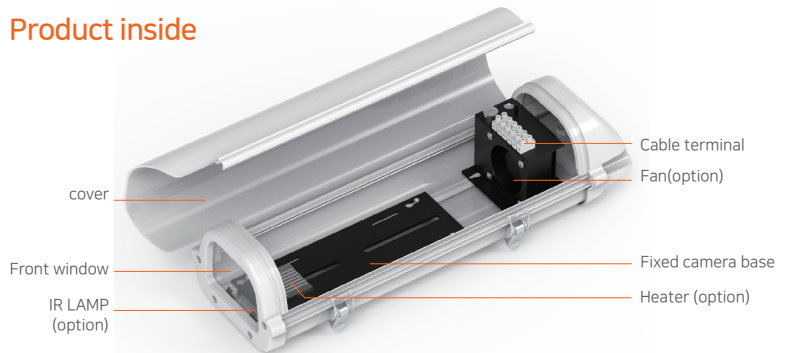

Product inside

Dimensions

MODEL	Outside (mm)	Inside (mm)	Weight(kg)
FH-5140	144(w) x 100(h) x 437(d)	100(w) x 80(h) x 330(d)	1.5
FH-5140H	144(w) x 100(h) x 437(d)	100(w) x 80(h) x 330(d)	1.8
FH-5140HB	144(w) x 100(h) x 467(d)	100(w) x 80(h) x 360(d)	2